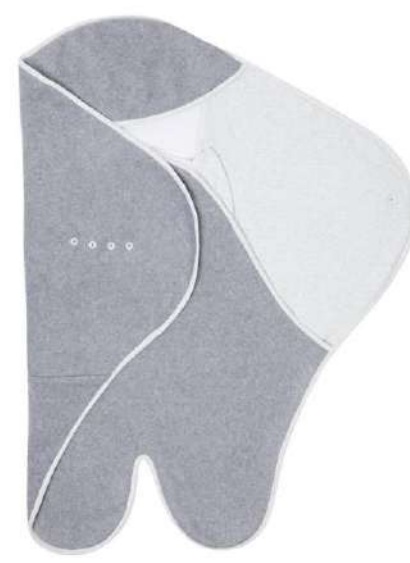

### The products F&B include:

- Removable zip off sleeves for cooler nights
- Breathable panels for added ventilation
- Hypoallergenic Du Pont Sorona™ filling made with sustainable materials
- Two-way zipper for easy changing
- Travel functionality for use in car seats and pushchairs
- Super soft interlock 100% cotton
- 2.5 tog
- Available in 3-9M and 9-18M sizes.
- Tested to BS EN16781;2018 safety standard

Garden Zoo

Minimal Grey

Shell Pink

Scandi Spot

Sleeves removed

Sleeves zipped on

- Keeping baby cosy and safe whilst travelling can be tricky, so trust Purflo to develop the perfect solution to keep your baby snuggled and safe during car journeys and in the pushchair. Styled to keep baby cosy without affecting the performance of the car seat or pushchair harness. A safe alternative to bulky snowsuits and clothing with our signature breathable detailing.
- There will be 2 designs available (Scandi Spot & Minimal Grey)

### The products F&B include:

- Ergonomically shaped breathable panels for added ventilation
- Does not interfere with harness performance
- Cosy jersey cotton and fleece materials
- 0-9 Months with 4 size adjustments
- Hood (designed for outdoor use)

## Breathe Pregnancy Pillow

- The Purflo Breathe Pregnancy Pillow is a revolutionary new design combining ergonomic shaping and luxurious breathable materials. Developed using in depth consumer research, the product features our signature 3D spacer mesh and super soft interlock jersey cotton providing the ultimate breathable pregnancy pillow. This versatile design can be used as a back support, feeding cushion and as a baby support cushion
- There will be 2 designs available (Scandi Spot & Minimal Grey)
- Reusable carry bag packaging